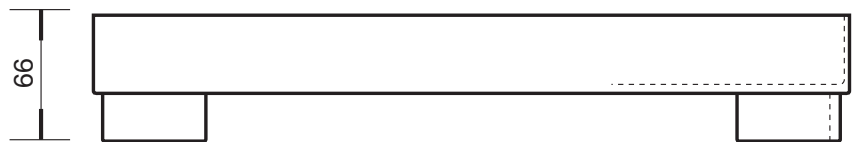

vassoio + 4 ciotole
scala 1:8